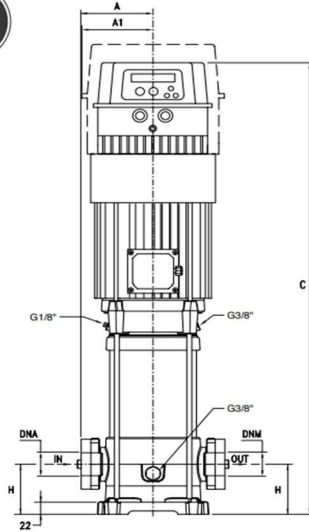

Water Supply & Pressure Pumps
VSD Vertical Multistage Pumps

Made in Italy by Pentax Pumps

HMV5

Performance

Dimensions

Model	Dimensions (mm)									DNA	DNM
	A	A1	C	D1	D2	E1	E2	G	H		
HMV5-7-E1	98	90	537	220	150	180	100	228	50	32mm	32mm
HMV5-10-E114	98	90	664	220	150	180	100	236	50	32mm	32mm

Water Supply & Pressure Pumps
VSD Vertical Multistage Pumps

Made in Italy by Pentax Pumps

HMV9

Performance

Dimensions

Model	Dimensions (mm)									DNA	DNM
	A	A1	C	D1	D2	E1	E2	G	H		
HMV9-6-E114	118	90	821	260	180	215	130	256	80	40mm	40mm
HMV9-7-E309	118	90	856	260	180	215	130	261	80	40mm	40mm
HMV9-10-E311	118	90	976	260	180	215	130	271	80	40mm	40mm

Water Supply & Pressure Pumps
VSD Vertical Multistage Pumps

Made in Italy by Pentax Pumps

HMV18

Performance

Dimensions

Model	Dimensions (mm)								DNA	DNM
	A	C	D1	D2	E1	E2	G	H		
HMV18-4-E114	118	603	260	180	215	130	257	90	50mm	50mm
HMV18-6-E311	118	718	260	180	215	130	251	90	50mm	50mm
HMV18-9-E318	118	893	260	180	215	130	280	90	50mm	50mm

Dimensions

Model	Dimensions (mm)								DNA	DNM
	A	AI	B	C	D	E	F	H		
1P-HMV3-7-E1	135	90	400	521	50	418	620	100	32mm	32mm
1P-HMV3-9-E1	208	90	400	833	50	418	620	100	32mm	32mm
1P-HMV5-7-E1	208	90	400	785	50	418	620	100	32mm	32mm
1P-HMV5-10-E114	208	90	400	902	50	418	620	100	32mm	32mm
1P-HMV9-6-E114	228	90	400	871	50	438	640	130	40mm	40mm
1P-HMV9-7-E309	228	90	400	871	50	438	640	130	40mm	40mm
1P-HMV9-10-E311	228	90	400	1026	50	438	640	130	40mm	40mm
1P-HMV18-4-E114	228	90	400	853	50	438	640	140	50mm	50mm
1P-HMV18-6-E311	228	90	400	961	50	438	640	140	50mm	50mm
1P-HMV18-9-E318	228	90	400	1120	50	438	640	140	50mm	50mm