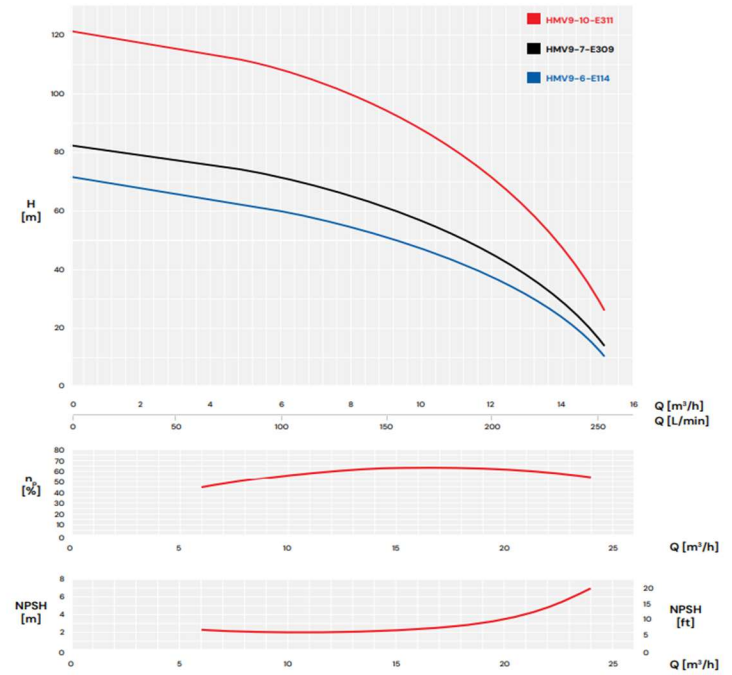

Water Supply & Pressure Pumps
VSD Vertical Multistage Pumps

Made in Italy by Pentax Pumps

HMV9

Performance

Dimensions

Model	Dimensions (mm)									DNA	DNM
	A	A1	C	D1	D2	E1	E2	G	H		
HMV9-6-E114	118	90	821	260	180	215	130	256	80	40mm	40mm
HMV9-7-E309	118	90	856	260	180	215	130	261	80	40mm	40mm
HMV9-10-E311	118	90	976	260	180	215	130	271	80	40mm	40mm