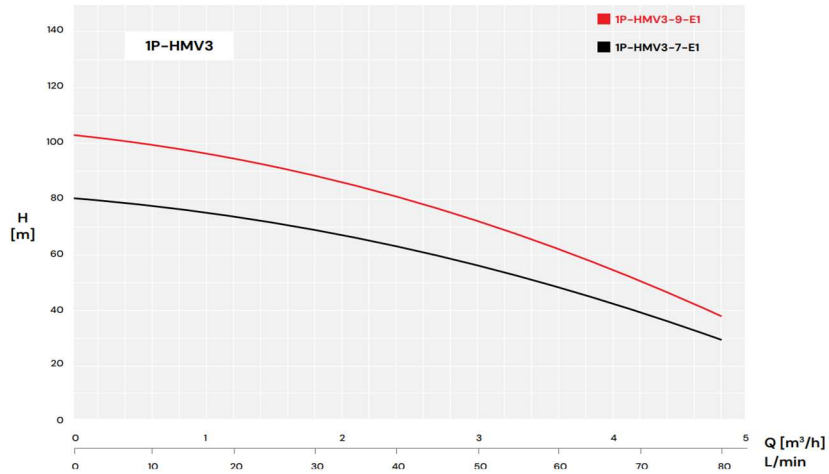

Performance