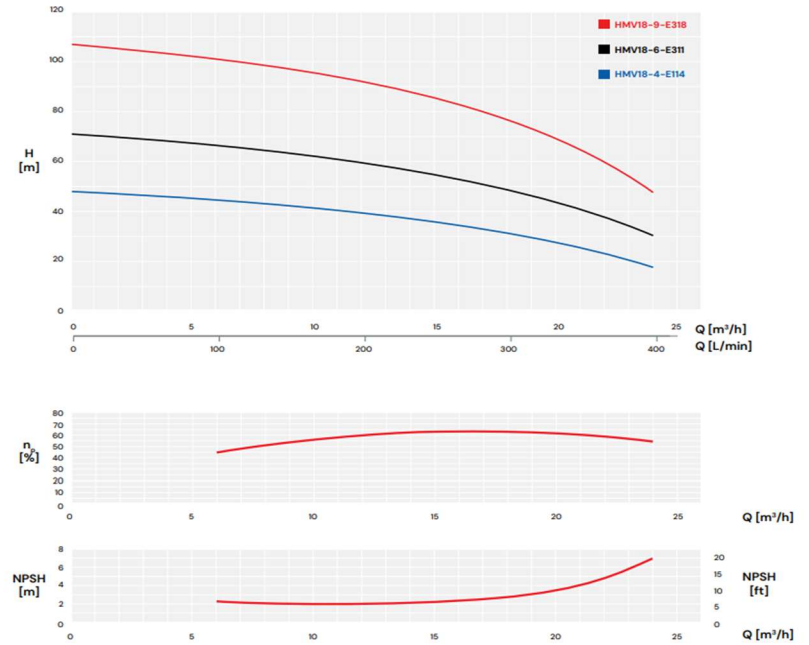

Water Supply & Pressure Pumps
VSD Vertical Multistage Pumps

Made in Italy by Pentax Pumps

HMV18

Performance

Dimensions

Model	Dimensions (mm)								DNA	DNM
	A	C	D1	D2	E1	E2	G	H		
HMV18-4-E114	118	603	260	180	215	130	257	90	50mm	50mm
HMV18-6-E311	118	718	260	180	215	130	251	90	50mm	50mm
HMV18-9-E318	118	893	260	180	215	130	280	90	50mm	50mm