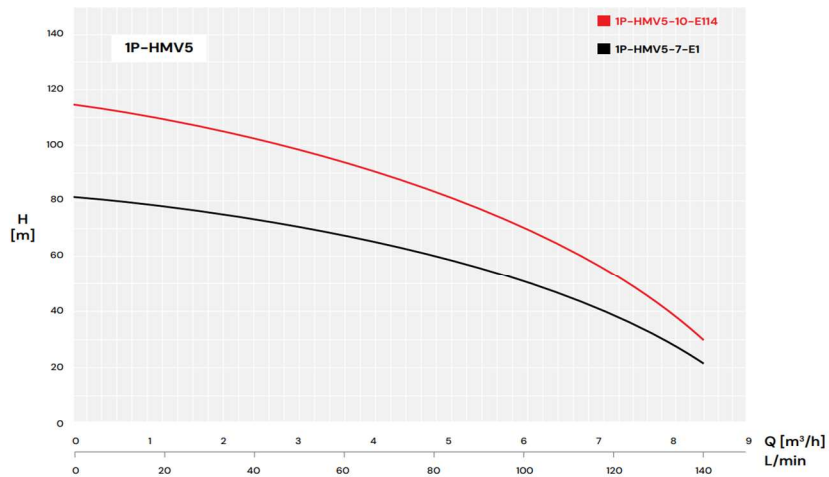

Performance