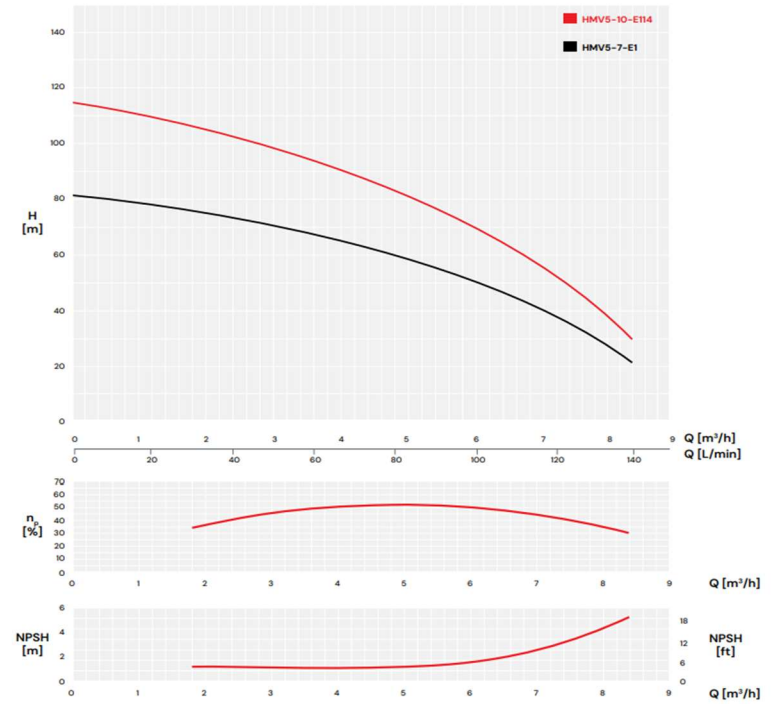

Water Supply & Pressure Pumps
VSD Vertical Multistage Pumps

Made in Italy by Pentax Pumps

HMV5

Performance

Dimensions

Model	Dimensions (mm)									DNA	DNM
	A	A1	C	D1	D2	E1	E2	G	H		
HMV5-7-E1	98	90	537	220	150	180	100	228	50	32mm	32mm
HMV5-10-E114	98	90	664	220	150	180	100	236	50	32mm	32mm