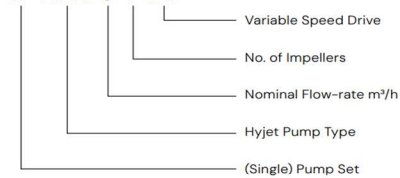

Identification Codes

1P HMV 5-7-E1

Construction and Features

- 1 x HMV Series vertical multistage electric pump.
- Stainless steel delivery manifold, fitted with single check valve and outlet connections for pressure sensors and pressure tank.
- Unit base and support for control panel in galvanised steel.
- Check valve installed on delivery side of pump.
- Ball valves fitted to suction side and pressure tank outlet.
- Pressure gauge with radial connection.
- 1 x E Series VSD with set parameters in accordance to the connected pump.
- Pressure sensor connected on the outlet manifold and electrically connected to VSD.
- On request: Pressure tanks 8 litre – 100 litre

1P-HMV3 Technical Data

Type	P2		Amps	Q (m³/h - l/min)									
				0	0.6	1.2	1.8	2.4	3.6	4.8			
1-			1-	0	10	20	30	40	60	80			
				H (m)									
	(HP)	(kW)	1x230V 50 Hz										
1P-HMV3-7-E1	1.5	1.1	7.1	75.5	71.3	66.6	61.2	54.8	41.1	24.9			
1P-HMV3-9-E1	2	1.5	8.4	95.8	92.2	86.3	78.9	70.7	52.7	30.8			

Dimensions

Model	Dimensions (mm)								DNA	DNM
	A	AI	B	C	D	E	F	H		
1P-HMV3-7-E1	135	90	400	521	50	418	620	100	32mm	32mm
1P-HMV3-9-E1	208	90	400	833	50	418	620	100	32mm	32mm
1P-HMV5-7-E1	208	90	400	785	50	418	620	100	32mm	32mm
1P-HMV5-10-E114	208	90	400	902	50	418	620	100	32mm	32mm
1P-HMV9-6-E114	228	90	400	871	50	438	640	130	40mm	40mm
1P-HMV9-7-E309	228	90	400	871	50	438	640	130	40mm	40mm
1P-HMV9-10-E311	228	90	400	1026	50	438	640	130	40mm	40mm
1P-HMV18-4-E114	228	90	400	853	50	438	640	140	50mm	50mm
1P-HMV18-6-E311	228	90	400	961	50	438	640	140	50mm	50mm
1P-HMV18-9-E318	228	90	400	1120	50	438	640	140	50mm	50mm