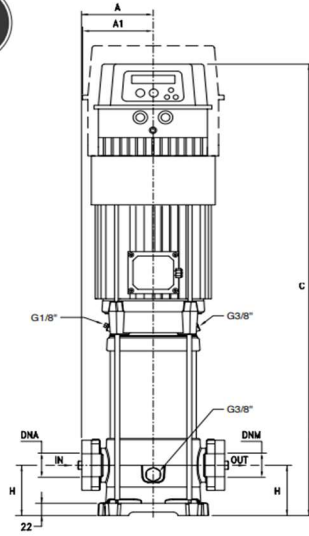

Water Supply & Pressure Pumps
VSD Vertical Multistage Pumps

Made in Italy by Pentax Pumps

HMV5

Performance

Dimensions

Model	Dimensions (mm)									DNA	DNM
	A	A1	C	D1	D2	E1	E2	G	H		
HMV5-7-E1	98	90	537	220	150	180	100	228	50	32mm	32mm
HMV5-10-E114	98	90	664	220	150	180	100	236	50	32mm	32mm

Water Supply & Pressure Pumps
VSD Vertical Multistage Pumps

Made in Italy by Pentax Pumps

HMV9

Performance

Dimensions

Model	Dimensions (mm)									DNA	DNM
	A	A1	C	D1	D2	E1	E2	G	H		
HMV9-6-E114	118	90	821	260	180	215	130	256	80	40mm	40mm
HMV9-7-E309	118	90	856	260	180	215	130	261	80	40mm	40mm
HMV9-10-E311	118	90	976	260	180	215	130	271	80	40mm	40mm

Water Supply & Pressure Pumps
VSD Vertical Multistage Pumps

Made in Italy by Pentax Pumps

HMV18

Performance

Dimensions

Model	Dimensions (mm)								DNA	DNM
	A	C	D1	D2	E1	E2	G	H		
HMV18-4-E114	118	603	260	180	215	130	257	90	50mm	50mm
HMV18-6-E311	118	718	260	180	215	130	251	90	50mm	50mm
HMV18-9-E318	118	893	260	180	215	130	280	90	50mm	50mm

Dimensions

Model	Dimensions (mm)								DNA	DNM
	A	AI	B	C	D	E	F	H		
1P-HMV3-7-E1	135	90	400	521	50	418	620	100	32mm	32mm
1P-HMV3-9-E1	208	90	400	833	50	418	620	100	32mm	32mm
1P-HMV5-7-E1	208	90	400	785	50	418	620	100	32mm	32mm
1P-HMV5-10-E114	208	90	400	902	50	418	620	100	32mm	32mm
1P-HMV9-6-E114	228	90	400	871	50	438	640	130	40mm	40mm
1P-HMV9-7-E309	228	90	400	871	50	438	640	130	40mm	40mm
1P-HMV9-10-E311	228	90	400	1026	50	438	640	130	40mm	40mm
1P-HMV18-4-E114	228	90	400	853	50	438	640	140	50mm	50mm
1P-HMV18-6-E311	228	90	400	961	50	438	640	140	50mm	50mm
1P-HMV18-9-E318	228	90	400	1120	50	438	640	140	50mm	50mm