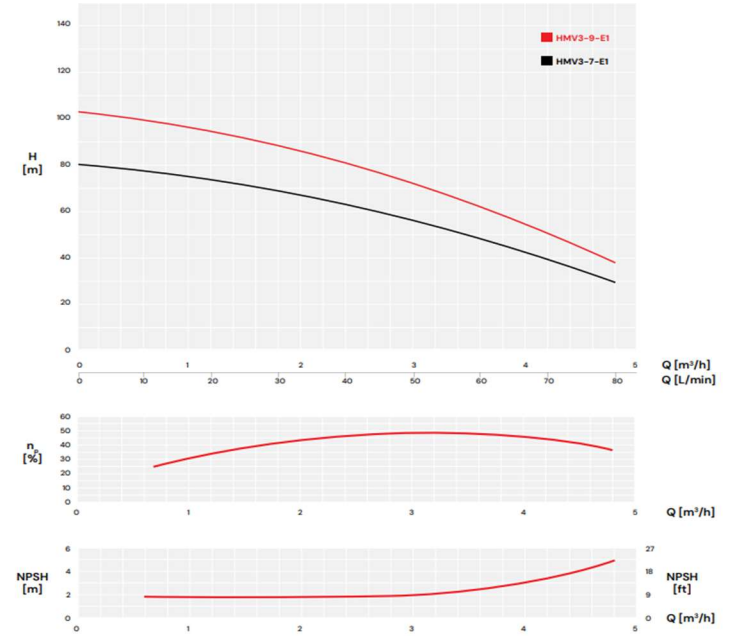

Performance

Technical Data

Type	P2		Amps	Q (m³/h - l/min)							
				H (m)							
			(HP)	(kW)	0	0.6	1.2	1.8	2.4	3.6	4.8
1-	1x230V 50 Hz		1-	0	0.6	1.2	1.8	2.4	3.6	4.8	
				0	10	20	30	40	60	80	
HMV3-7-E1	1.5	1.1	6.4	80.1	77.7	74.2	69.1	63.3	48.8	30	
HMV3-9-E1	2	1.5	7.7	103	99.9	95.4	88.8	81.4	62.7	38.6	

Commercial Plumbing & Fire Supplies

Site Address

6A Kelly Court,
Springvale, VIC 3171

Postal Address

6A Kelly Court,
Springvale, VIC 3171

Contact Details

P: 03 9791 7500
E: sale@cpfs.net.au