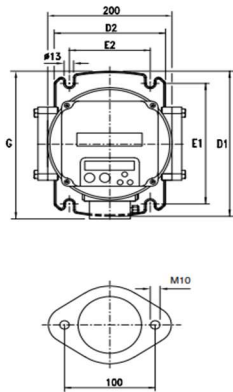

Water Supply & Pressure Pumps
VSD Vertical Multistage Pumps

Made in Italy by Pentax Pumps

HMV5

Performance

Dimensions

Model	Dimensions (mm)									DNA	DNM
	A	A1	C	D1	D2	E1	E2	G	H		
HMV5-7-E1	98	90	537	220	150	180	100	228	50	32mm	32mm
HMV5-10-E114	98	90	664	220	150	180	100	236	50	32mm	32mm

Water Supply & Pressure Pumps
VSD Vertical Multistage Pumps

Made in Italy by Pentax Pumps

HMV9

Performance

Dimensions

Model	Dimensions (mm)									DNA	DNM
	A	A1	C	D1	D2	E1	E2	G	H		
HMV9-6-E114	118	90	821	260	180	215	130	256	80	40mm	40mm
HMV9-7-E309	118	90	856	260	180	215	130	261	80	40mm	40mm
HMV9-10-E311	118	90	976	260	180	215	130	271	80	40mm	40mm

Water Supply & Pressure Pumps
VSD Vertical Multistage Pumps

Made in Italy by Pentax Pumps

HMV18

Performance

Dimensions

Model	Dimensions (mm)								DNA	DNM
	A	C	D1	D2	E1	E2	G	H		
HMV18-4-E114	118	603	260	180	215	130	257	90	50mm	50mm
HMV18-6-E311	118	718	260	180	215	130	251	90	50mm	50mm
HMV18-9-E318	118	893	260	180	215	130	280	90	50mm	50mm

Dimensions

Model	Dimensions (mm)								DNA	DNM
	A	AI	B	C	D	E	F	H		
1P-HMV3-7-E1	135	90	400	521	50	418	620	100	32mm	32mm
1P-HMV3-9-E1	208	90	400	833	50	418	620	100	32mm	32mm
1P-HMV5-7-E1	208	90	400	785	50	418	620	100	32mm	32mm
1P-HMV5-10-E114	208	90	400	902	50	418	620	100	32mm	32mm
1P-HMV9-6-E114	228	90	400	871	50	438	640	130	40mm	40mm
1P-HMV9-7-E309	228	90	400	871	50	438	640	130	40mm	40mm
1P-HMV9-10-E311	228	90	400	1026	50	438	640	130	40mm	40mm
1P-HMV18-4-E114	228	90	400	853	50	438	640	140	50mm	50mm
1P-HMV18-6-E311	228	90	400	961	50	438	640	140	50mm	50mm
1P-HMV18-9-E318	228	90	400	1120	50	438	640	140	50mm	50mm