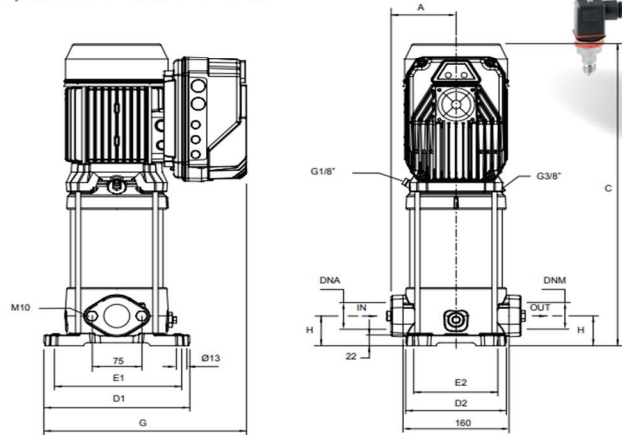

P: 03 9791 7500
E: sale@cpfs.net.au

HMV Series

Water Supply & Pressure Pumps
VSD Vertical Multistage Pumps

Made in Italy by Pentax Pumps

Dimensions

Model	Dimensions (mm)								DNA	DNM	Kg
	A	C	D1	D2	E1	E2	G	H			
HMV3-7-E1	98	537	220	150	180	100	228	50	32mm	32mm	23.0
HMV3-9-E1	98	585	220	150	180	100	228	50	1½"	1½"	25.0

Water Supply & Pressure Pumps
VSD Vertical Multistage Pumps

Made in Italy by Pentax Pumps

HMV5

Performance

Dimensions

Model	Dimensions (mm)									DNA	DNM
	A	A1	C	D1	D2	E1	E2	G	H		
HMV5-7-E1	98	90	537	220	150	180	100	228	50	32mm	32mm
HMV5-10-E114	98	90	664	220	150	180	100	236	50	32mm	32mm