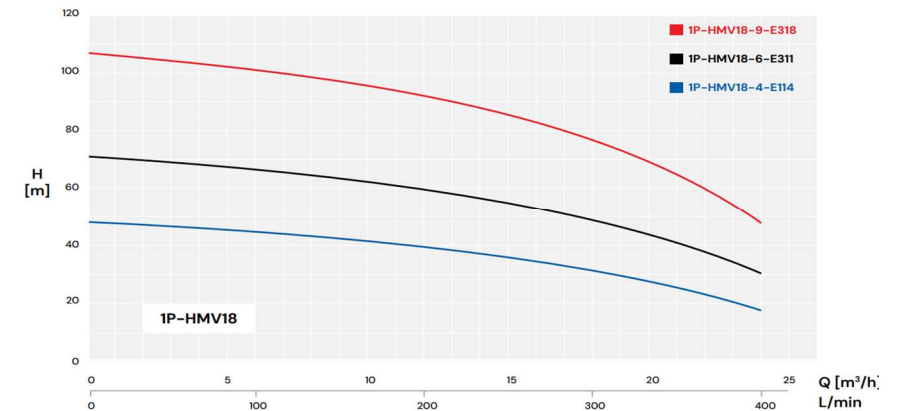

Performance

Commercial Plumbing & Fire Supplies

Site Address

6A Kelly Court,
Springvale, VIC 3171

Postal Address

6A Kelly Court,
Springvale, VIC 3171

Contact Details

P: 03 9791 7500
E: sale@cpfs.net.au