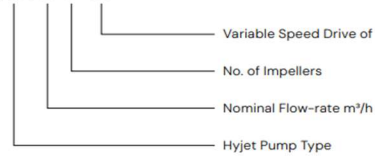

Identification Codes

HM 5-7-E1

Commercial Plumbing & Fire Supplies

Site Address

6A Kelly Court,
Springvale, VIC 3171

Postal Address

6A Kelly Court,
Springvale, VIC 3171

Contact Details

P: 03 9791 7500
E: sale@cpfs.net.au