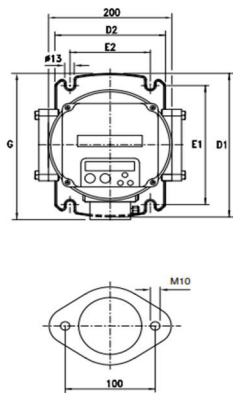

Water Supply & Pressure Pumps
VSD Vertical Multistage Pumps

Made in Italy by Pentax Pumps

HMV5

Performance

Dimensions

Model	Dimensions (mm)									DNA	DNM
	A	A1	C	D1	D2	E1	E2	G	H		
HMV5-7-E1	98	90	537	220	150	180	100	228	50	32mm	32mm
HMV5-10-E114	98	90	664	220	150	180	100	236	50	32mm	32mm

Water Supply & Pressure Pumps
VSD Vertical Multistage Pumps

Made in Italy by Pentax Pumps

HMV9

Performance

Dimensions

Model	Dimensions (mm)									DNA	DNM
	A	A1	C	D1	D2	E1	E2	G	H		
HMV9-6-E114	118	90	821	260	180	215	130	256	80	40mm	40mm
HMV9-7-E309	118	90	856	260	180	215	130	261	80	40mm	40mm
HMV9-10-E311	118	90	976	260	180	215	130	271	80	40mm	40mm

Water Supply & Pressure Pumps
VSD Vertical Multistage Pumps

Made in Italy by Pentax Pumps

HMV18

Performance

Dimensions

Model	Dimensions (mm)								DNA	DNM
	A	C	D1	D2	E1	E2	G	H		
HMV18-4-E114	118	603	260	180	215	130	257	90	50mm	50mm
HMV18-6-E311	118	718	260	180	215	130	251	90	50mm	50mm
HMV18-9-E318	118	893	260	180	215	130	280	90	50mm	50mm

Dimensions

Model	Dimensions (mm)								DNA	DNM
	A	AI	B	C	D	E	F	H		
1P-HMV3-7-E1	135	90	400	521	50	418	620	100	32mm	32mm
1P-HMV3-9-E1	208	90	400	833	50	418	620	100	32mm	32mm
1P-HMV5-7-E1	208	90	400	785	50	418	620	100	32mm	32mm
1P-HMV5-10-E114	208	90	400	902	50	418	620	100	32mm	32mm
1P-HMV9-6-E114	228	90	400	871	50	438	640	130	40mm	40mm
1P-HMV9-7-E309	228	90	400	871	50	438	640	130	40mm	40mm
1P-HMV9-10-E311	228	90	400	1026	50	438	640	130	40mm	40mm
1P-HMV18-4-E114	228	90	400	853	50	438	640	140	50mm	50mm
1P-HMV18-6-E311	228	90	400	961	50	438	640	140	50mm	50mm
1P-HMV18-9-E318	228	90	400	1120	50	438	640	140	50mm	50mm