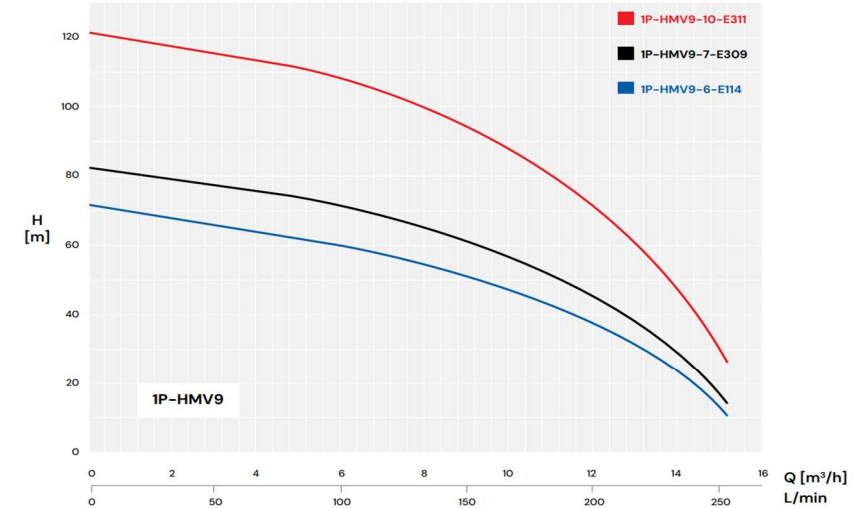

Performance

Commercial Plumbing & Fire Supplies

Site Address

6A Kelly Court,
Springvale, VIC 3171

Postal Address

6A Kelly Court,
Springvale, VIC 3171

Contact Details

P: 03 9791 7500
E: sale@cpfs.net.au