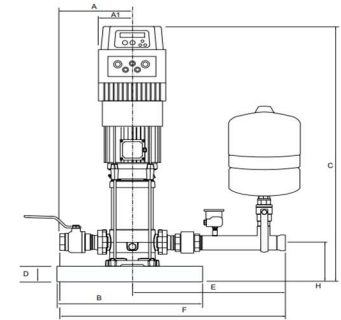

(See VSD Controllers on pages 121-123)

Identification Codes

1P HMV 5-7-E1

Construction and Features

- 1 x HMV Series vertical multistage electric pump.
- Stainless steel delivery manifold, fitted with single check valve and outlet connections for pressure sensors and pressure tank.
- Unit base and support for control panel in galvanised steel.
- Check valve installed on delivery side of pump.
- Ball valves fitted to suction side and pressure tank outlet.
- Pressure gauge with radial connection.
- 1 x E Series VSD with set parameters in accordance to the connected pump.
- Pressure sensor connected on the outlet manifold and electrically connected to VSD.
- On request: Pressure tanks 8 litre – 100 litre

Dimensions

Model	Dimensions (mm)								DNA	DNM
	A	AI	B	C	D	E	F	H		
1P-HMV3-7-E1	135	90	400	521	50	418	620	100	32mm	32mm
1P-HMV3-9-E1	208	90	400	833	50	418	620	100	32mm	32mm
1P-HMV5-7-E1	208	90	400	785	50	418	620	100	32mm	32mm
1P-HMV5-10-E114	208	90	400	902	50	418	620	100	32mm	32mm
1P-HMV9-6-E114	228	90	400	871	50	438	640	130	40mm	40mm
1P-HMV9-7-E309	228	90	400	871	50	438	640	130	40mm	40mm
1P-HMV9-10-E311	228	90	400	1026	50	438	640	130	40mm	40mm
1P-HMV18-4-E114	228	90	400	853	50	438	640	140	50mm	50mm
1P-HMV18-6-E311	228	90	400	961	50	438	640	140	50mm	50mm
1P-HMV18-9-E318	228	90	400	1120	50	438	640	140	50mm	50mm