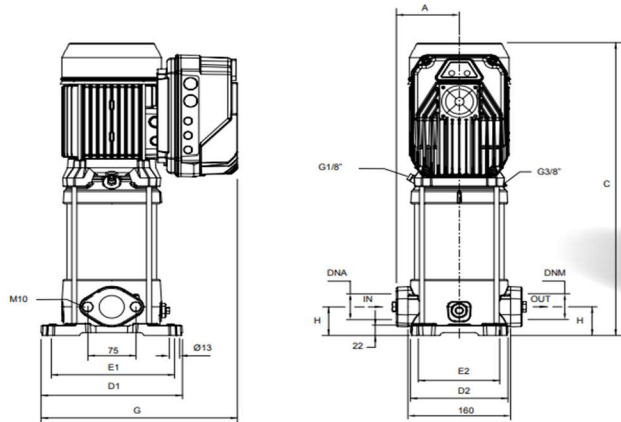

P: 03 9791 7500
E: sale@cpfs.net.au

HMV Series

Water Supply & Pressure Pumps
VSD Vertical Multistage Pumps

Made in Italy by Pentax Pumps

Dimensions

Model	Dimensions (mm)								DNA	DNM	Kg
	A	C	D1	D2	E1	E2	G	H			
HMV3-7-E1	98	537	220	150	180	100	228	50	32mm	32mm	23.0
HMV3-9-E1	98	585	220	150	180	100	228	50	1½"	1½"	25.0

Water Supply & Pressure Pumps
VSD Vertical Multistage Pumps

Made in Italy by Pentax Pumps

HMV5

Performance

Dimensions

Model	Dimensions (mm)									DNA	DNM
	A	A1	C	D1	D2	E1	E2	G	H		
HMV5-7-E1	98	90	537	220	150	180	100	228	50	32mm	32mm
HMV5-10-E114	98	90	664	220	150	180	100	236	50	32mm	32mm