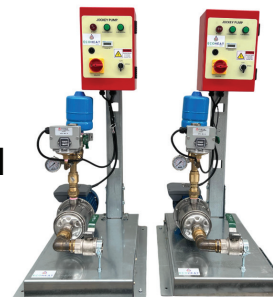

[cpfs.net.au](http://cpfs.net.au)

@cpfs - Instagram

Diesel Fire Pump Set

Fire Water Liner Tank

Stainless Steel Hot Water Tanks

Maintenance and Jockey Pump Sets