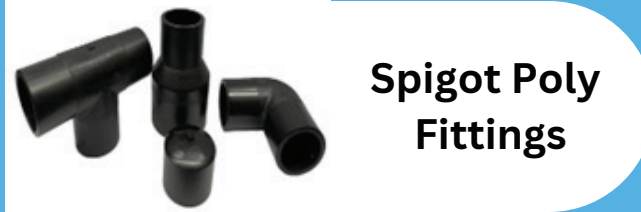

# Range of Consumables

Hose Reels

Brass Fittings

Hydrant Riser Assemblies

EF Poly Fittings

Press and Welded Copper Fittings

Spigot Poly Fittings

Tank Fill Valves